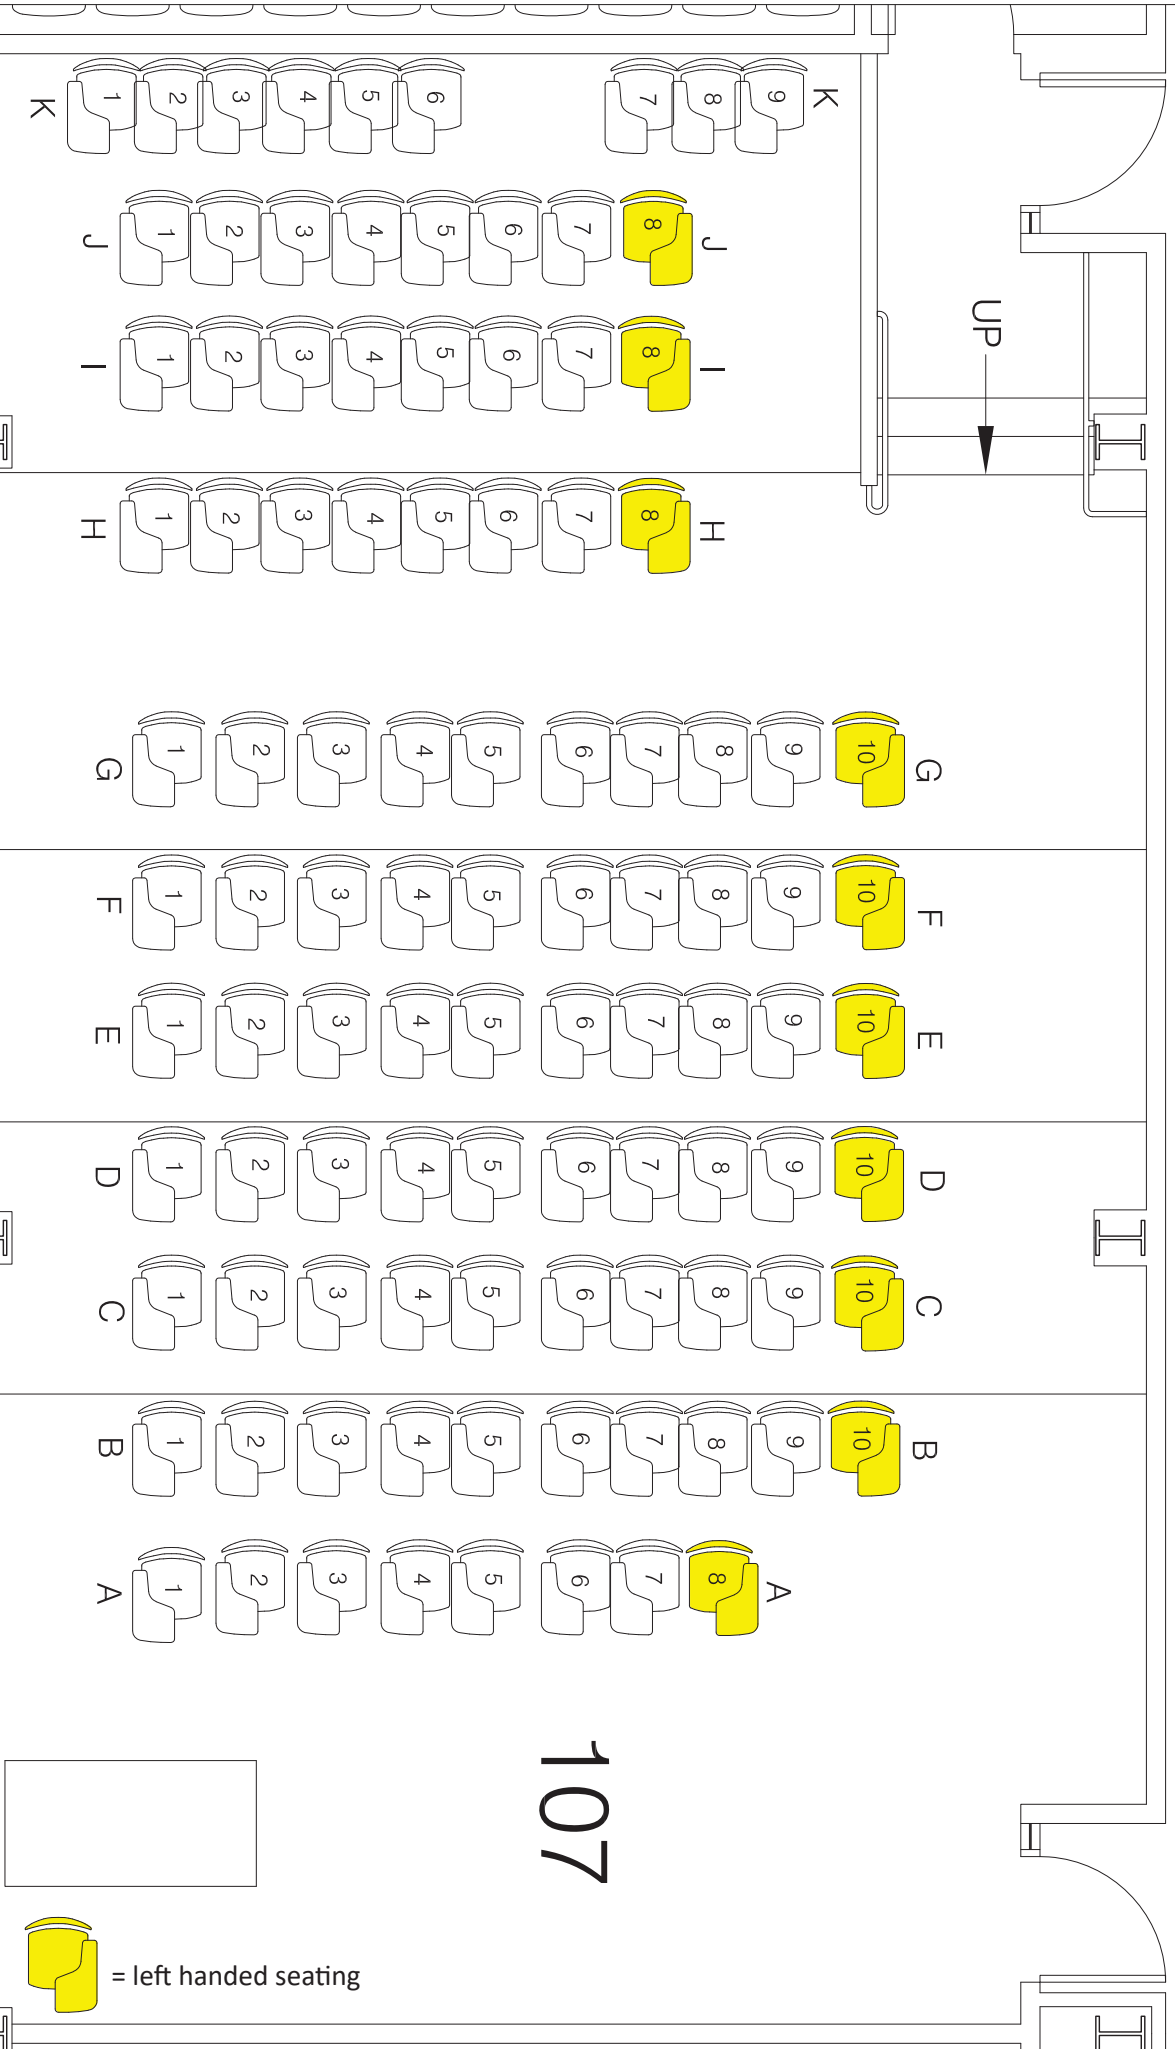

English-Philosophy Building (EPPB) - 107

 = left handed seating

107