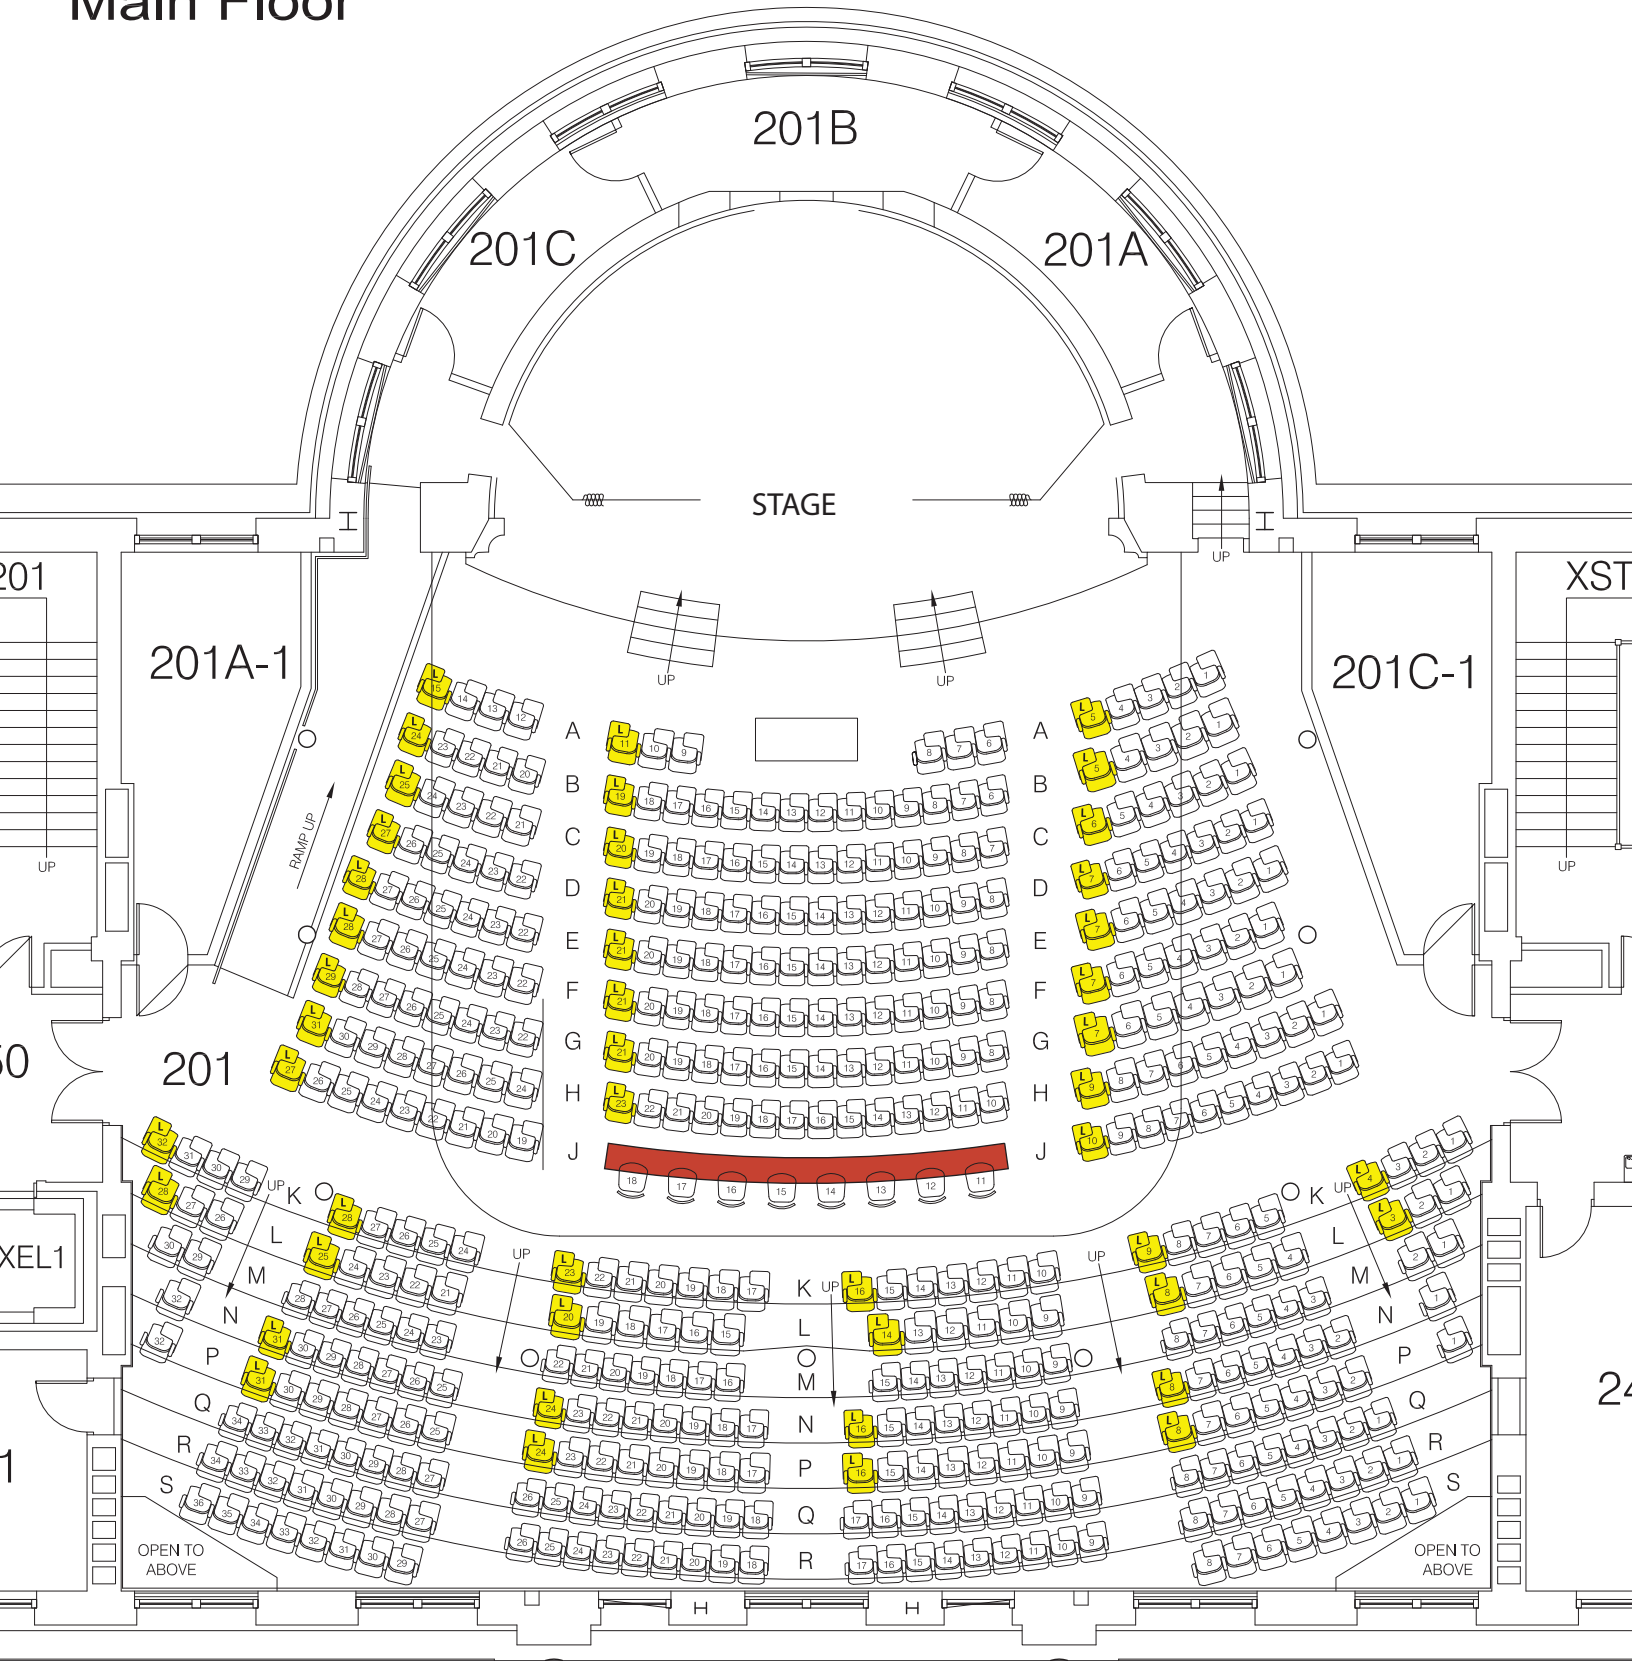

Macbride Hall (MH) - AUD Main Floor

- = left handed seating
- = accessible seating

 = left handed seating

MacBride Auditorium

Balcony Seating Plan