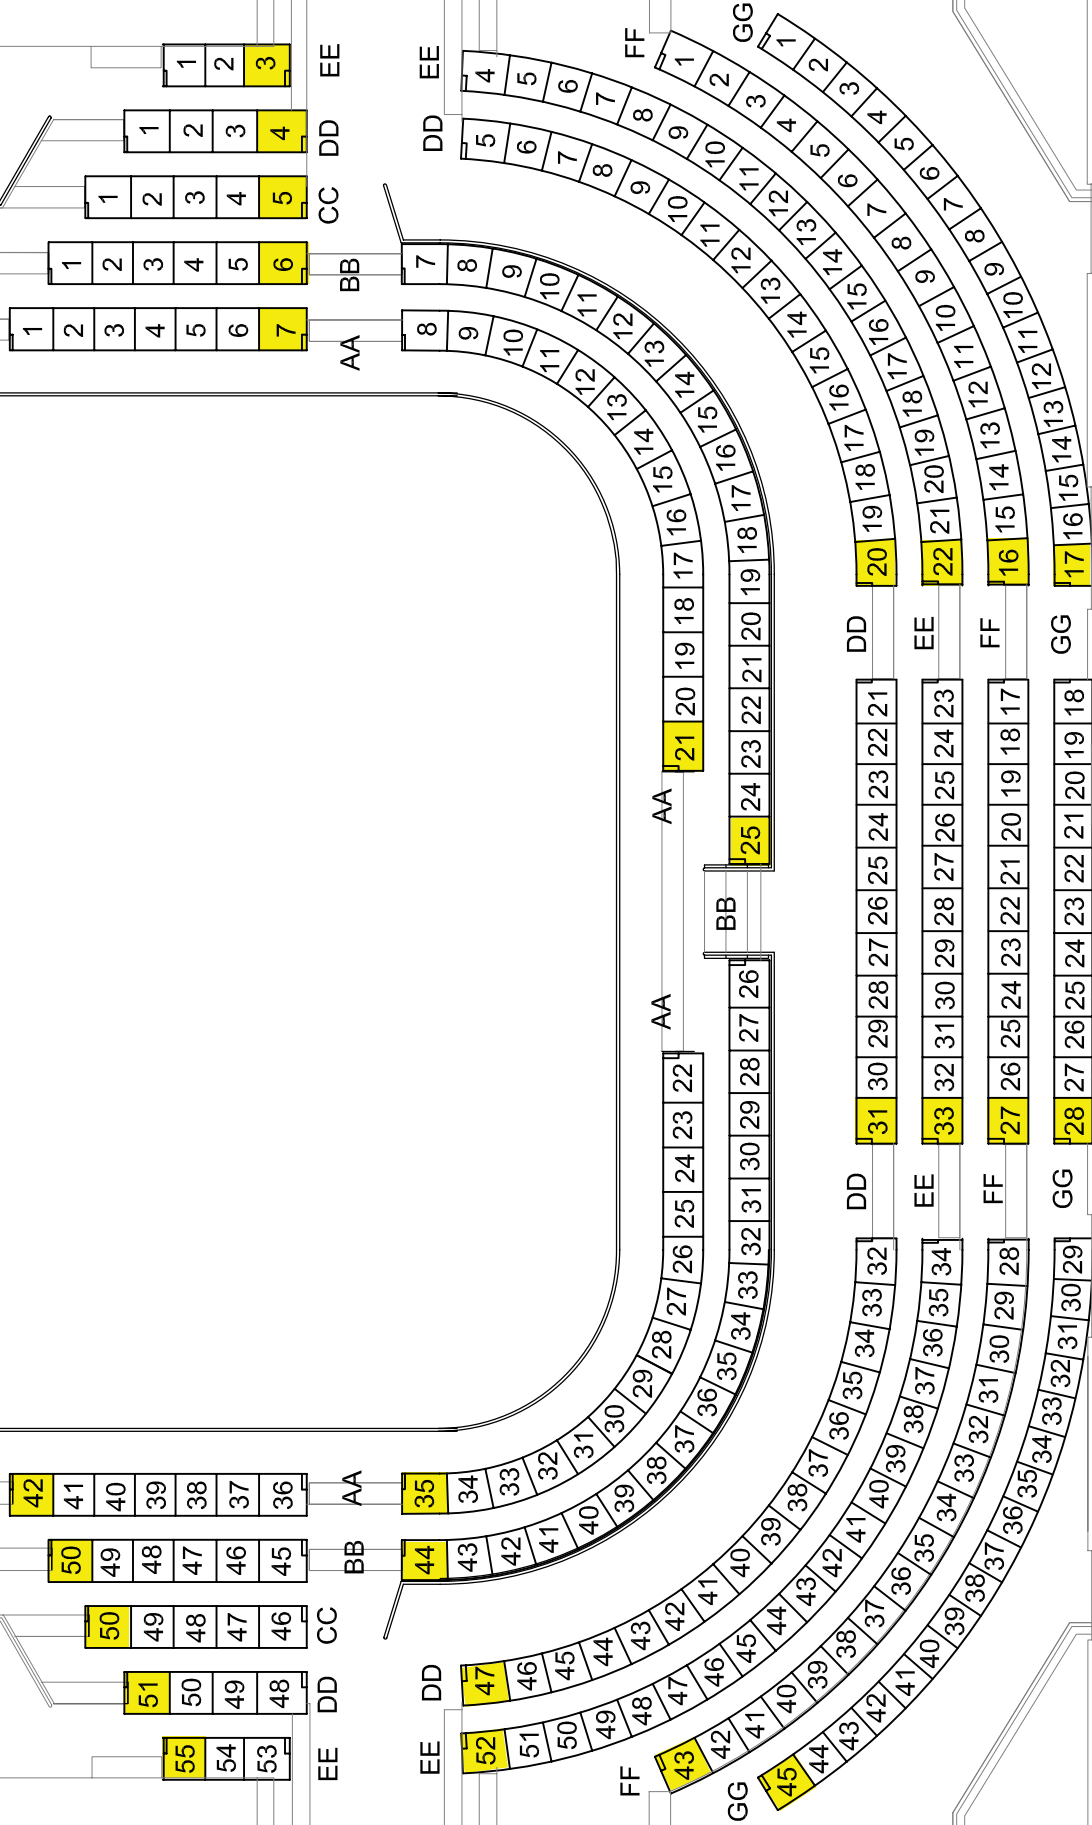

Macbride Hall (MH) - AUD Main Floor

- = left handed seating
- = accessible seating

 = left handed seating

MacBride Auditorium

Balcony Seating Plan