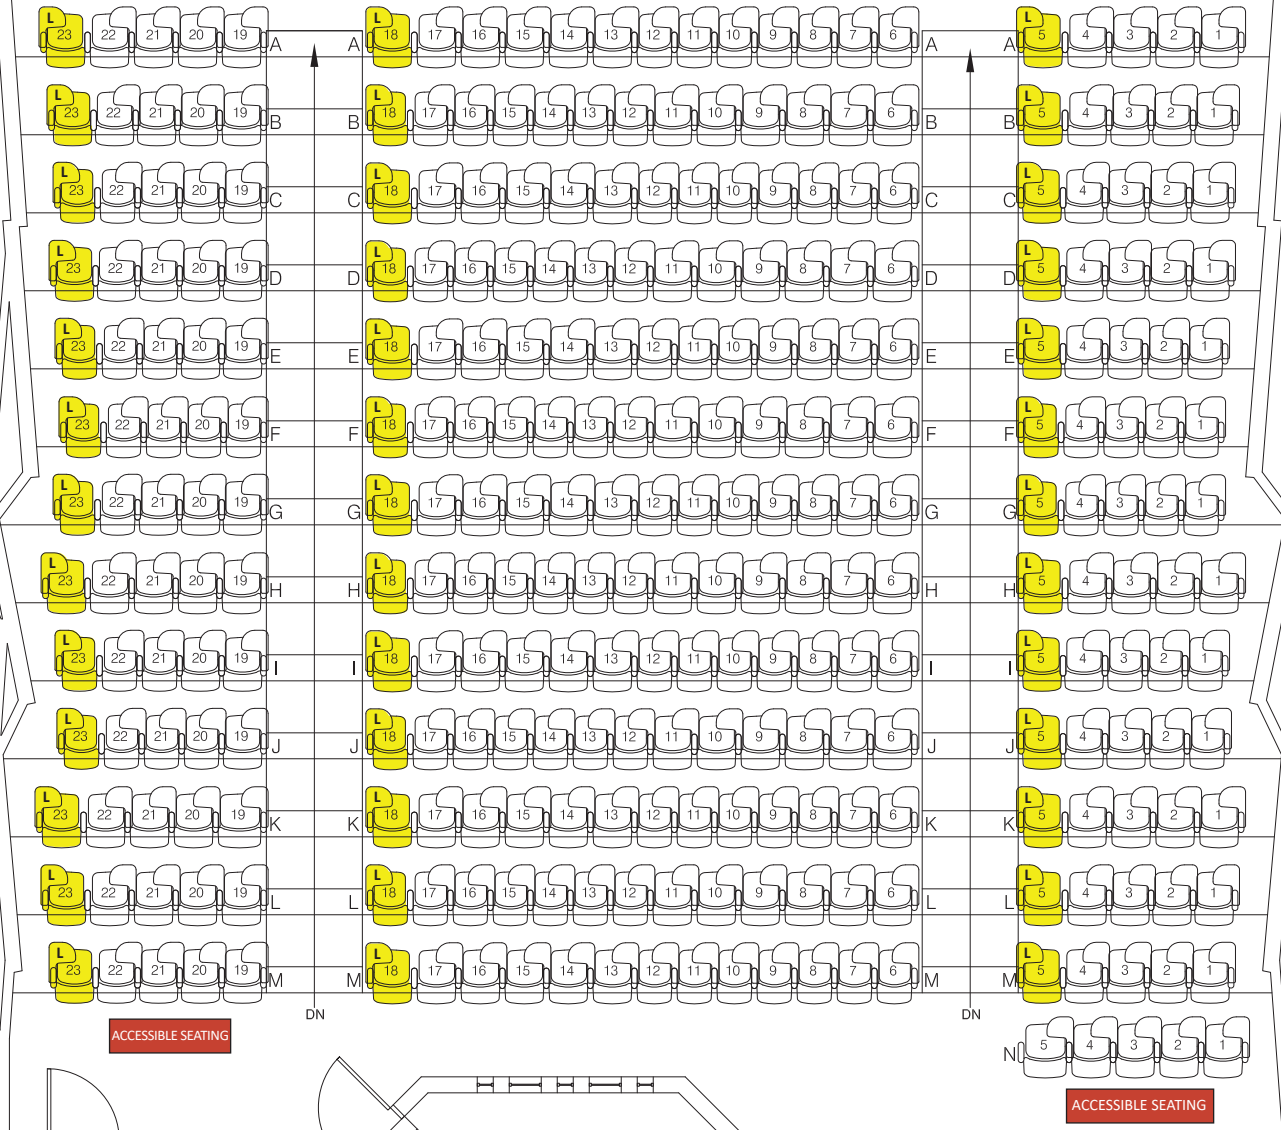

Van Allen Hall (VAN)-LR1

72

-  = left handed seating
-  = accessible seating

72B

72A

ENT 4 UP

X180