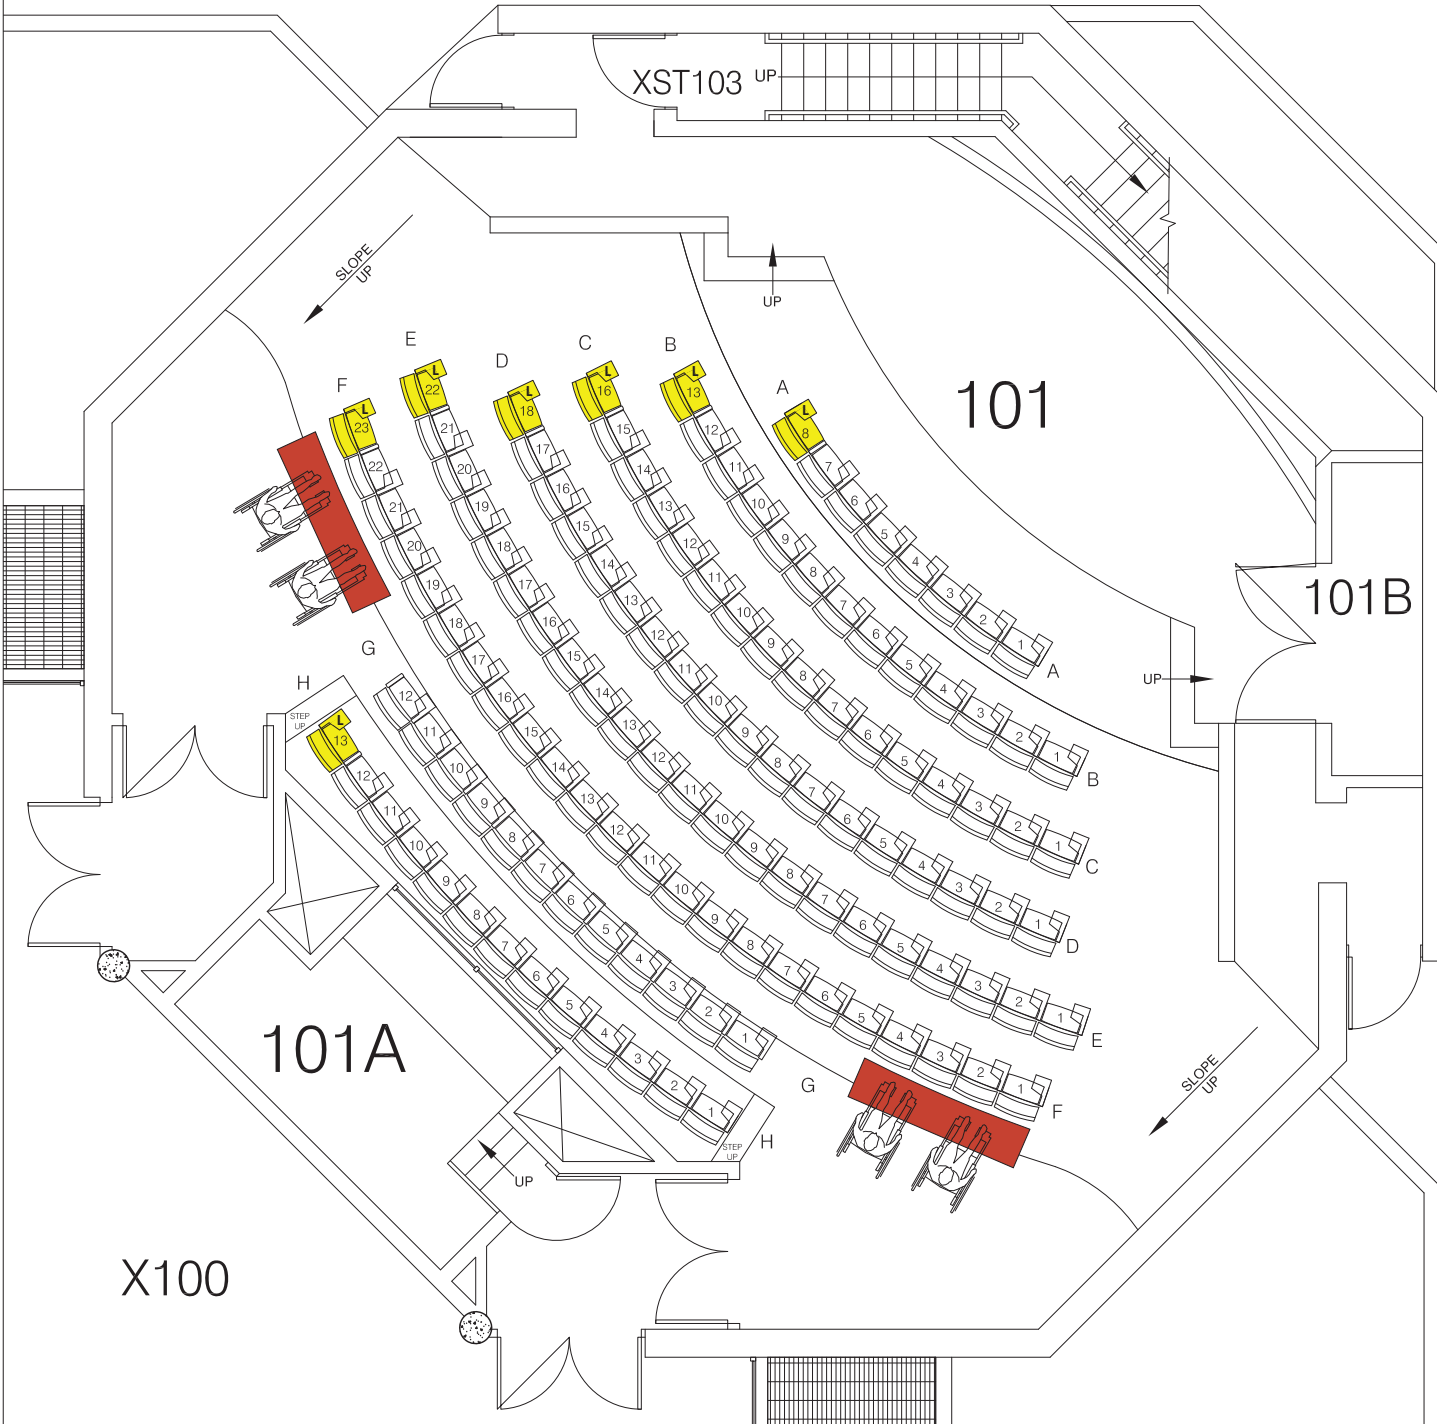

Becker Communication Studies Building (BCSB) - 101

 = left handed seating
 = accessible seating