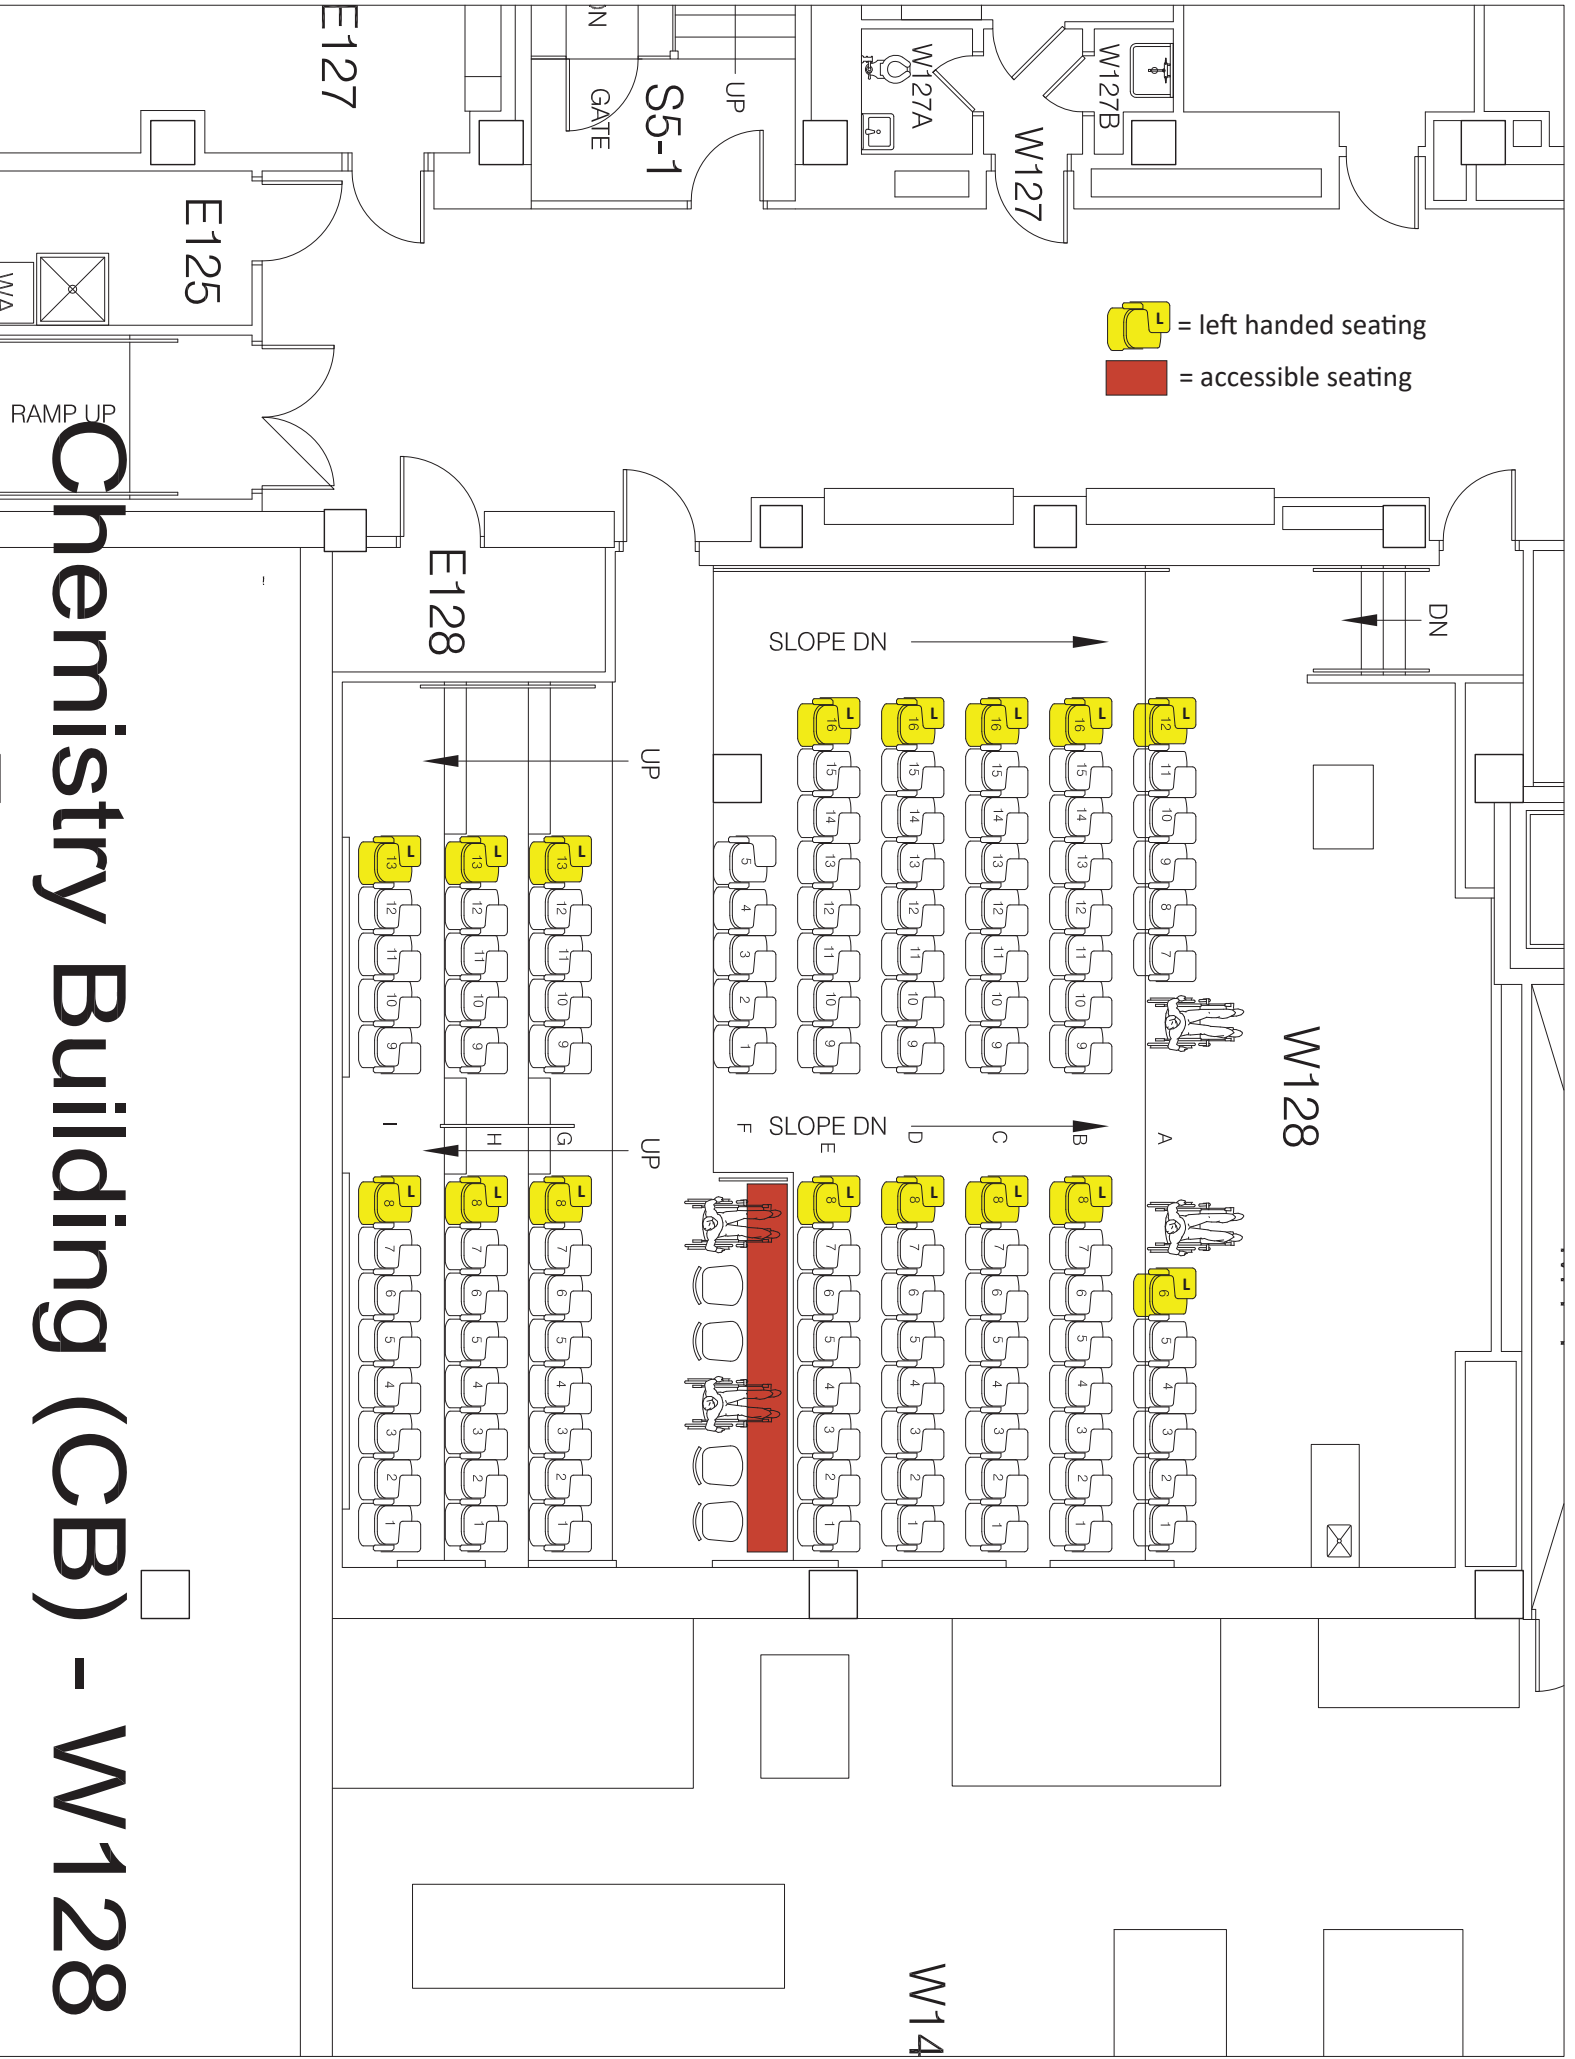

-  = left handed seating
-  = accessible seating

Chemistry Building (CB) - W1128