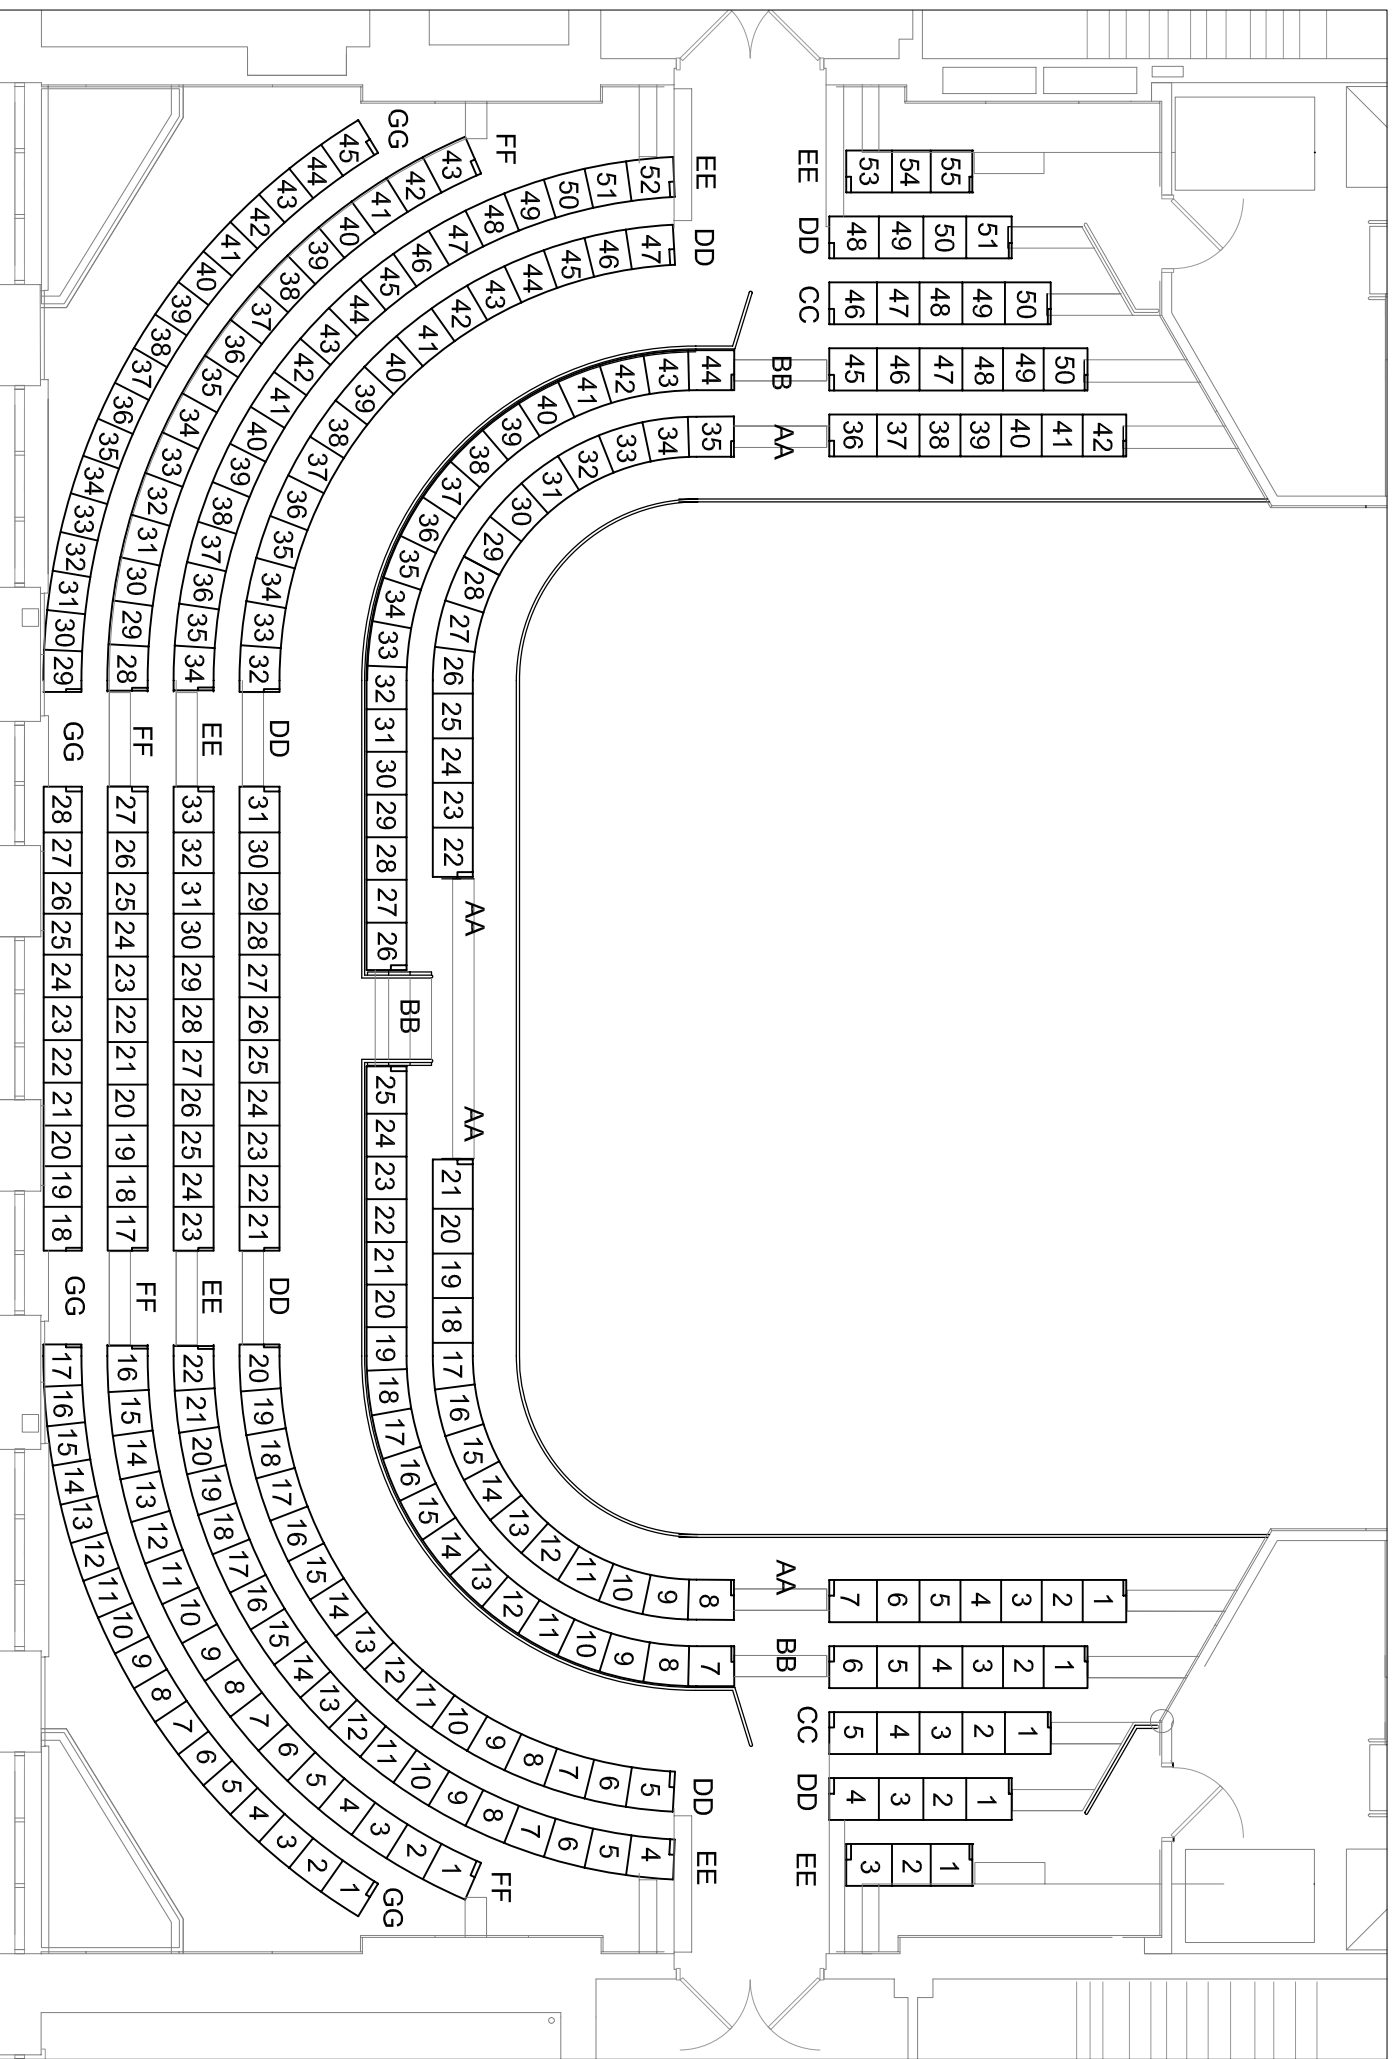

Machbride Hall (MH) - AUD Main Floor

MacBride Auditorium

Balcony Seating Plan