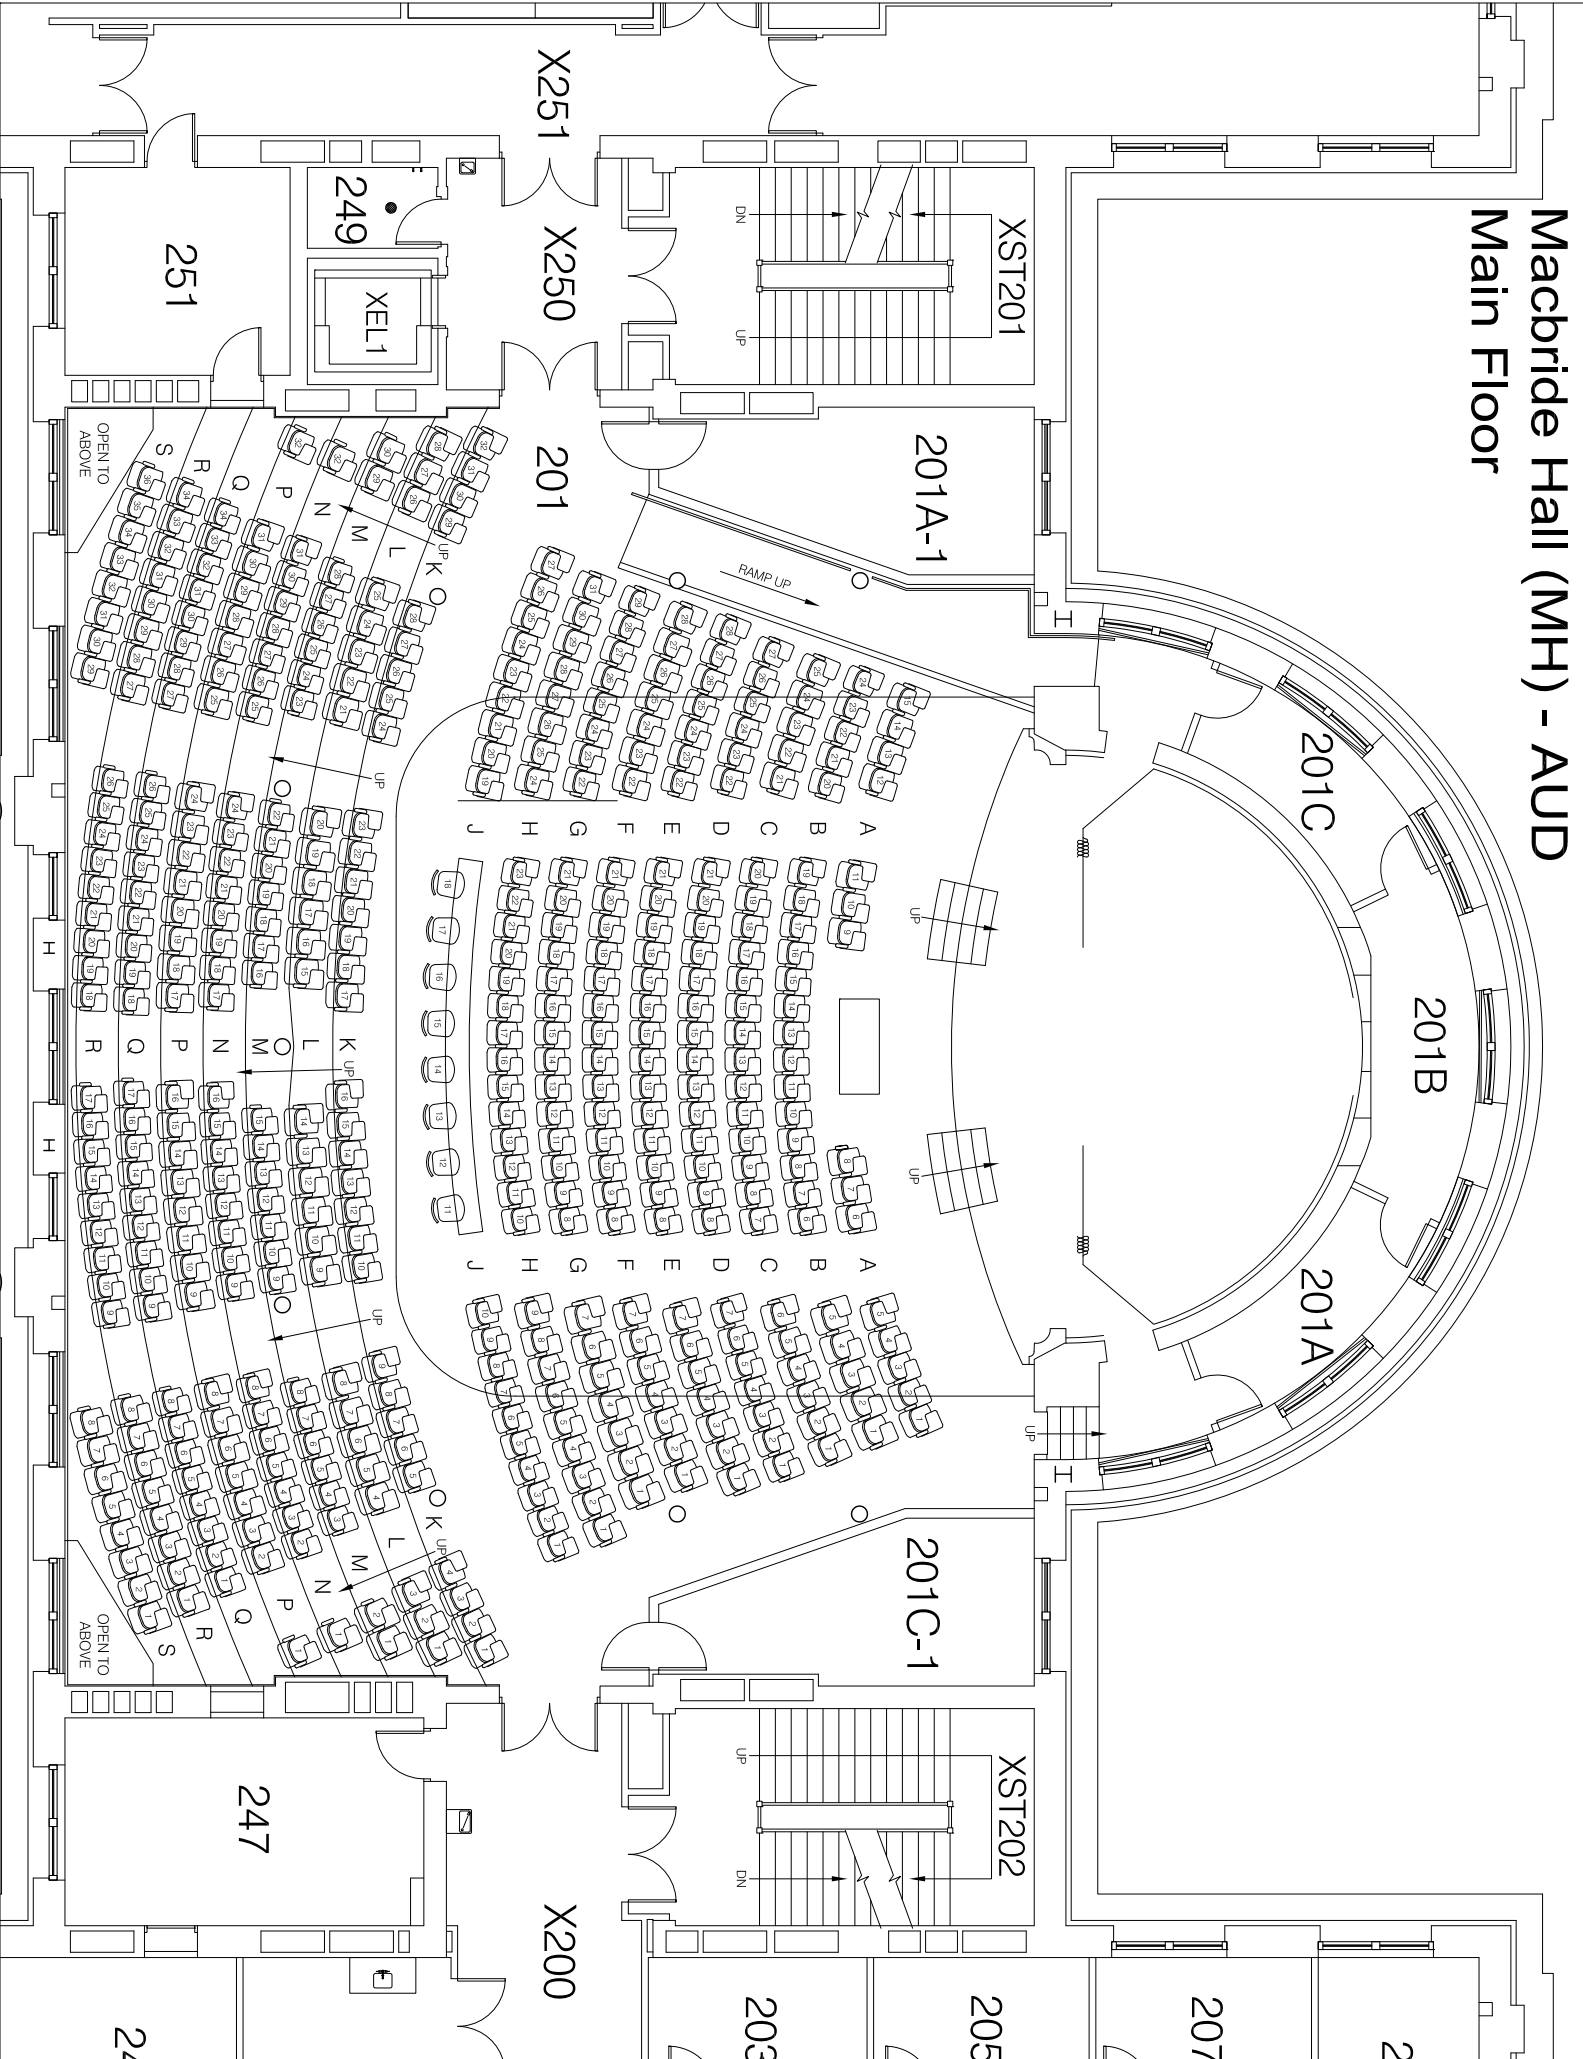

Machbride Hall (MH) - AUD Main Floor

MacBride Auditorium

Balcony Seating Plan